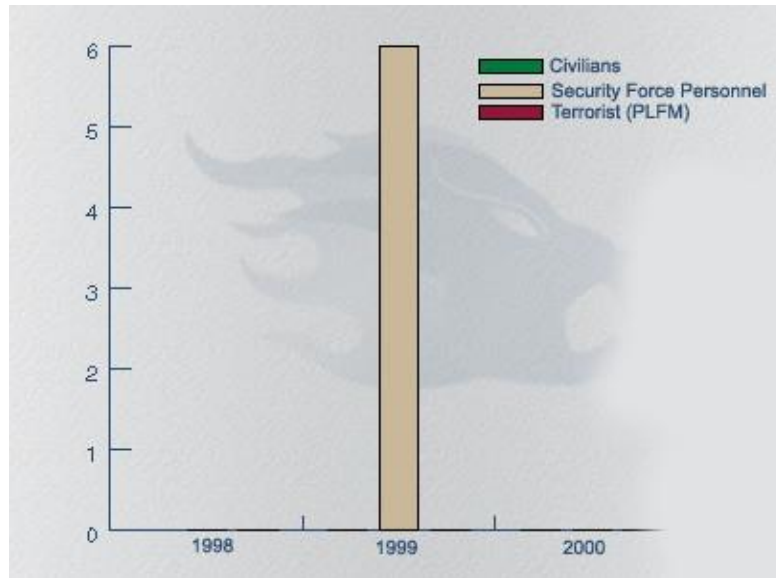

## Casualties in Violence by People's Liberation Front of Meghalaya (PLFM)

### Casualties in violence by PLFM

	1998	1999	2000	Total
Civilians	0	0	0	0
Security Force Personnel	0	6	0	6
Terrorist	0	0	0	0
Total	0	6	0	6